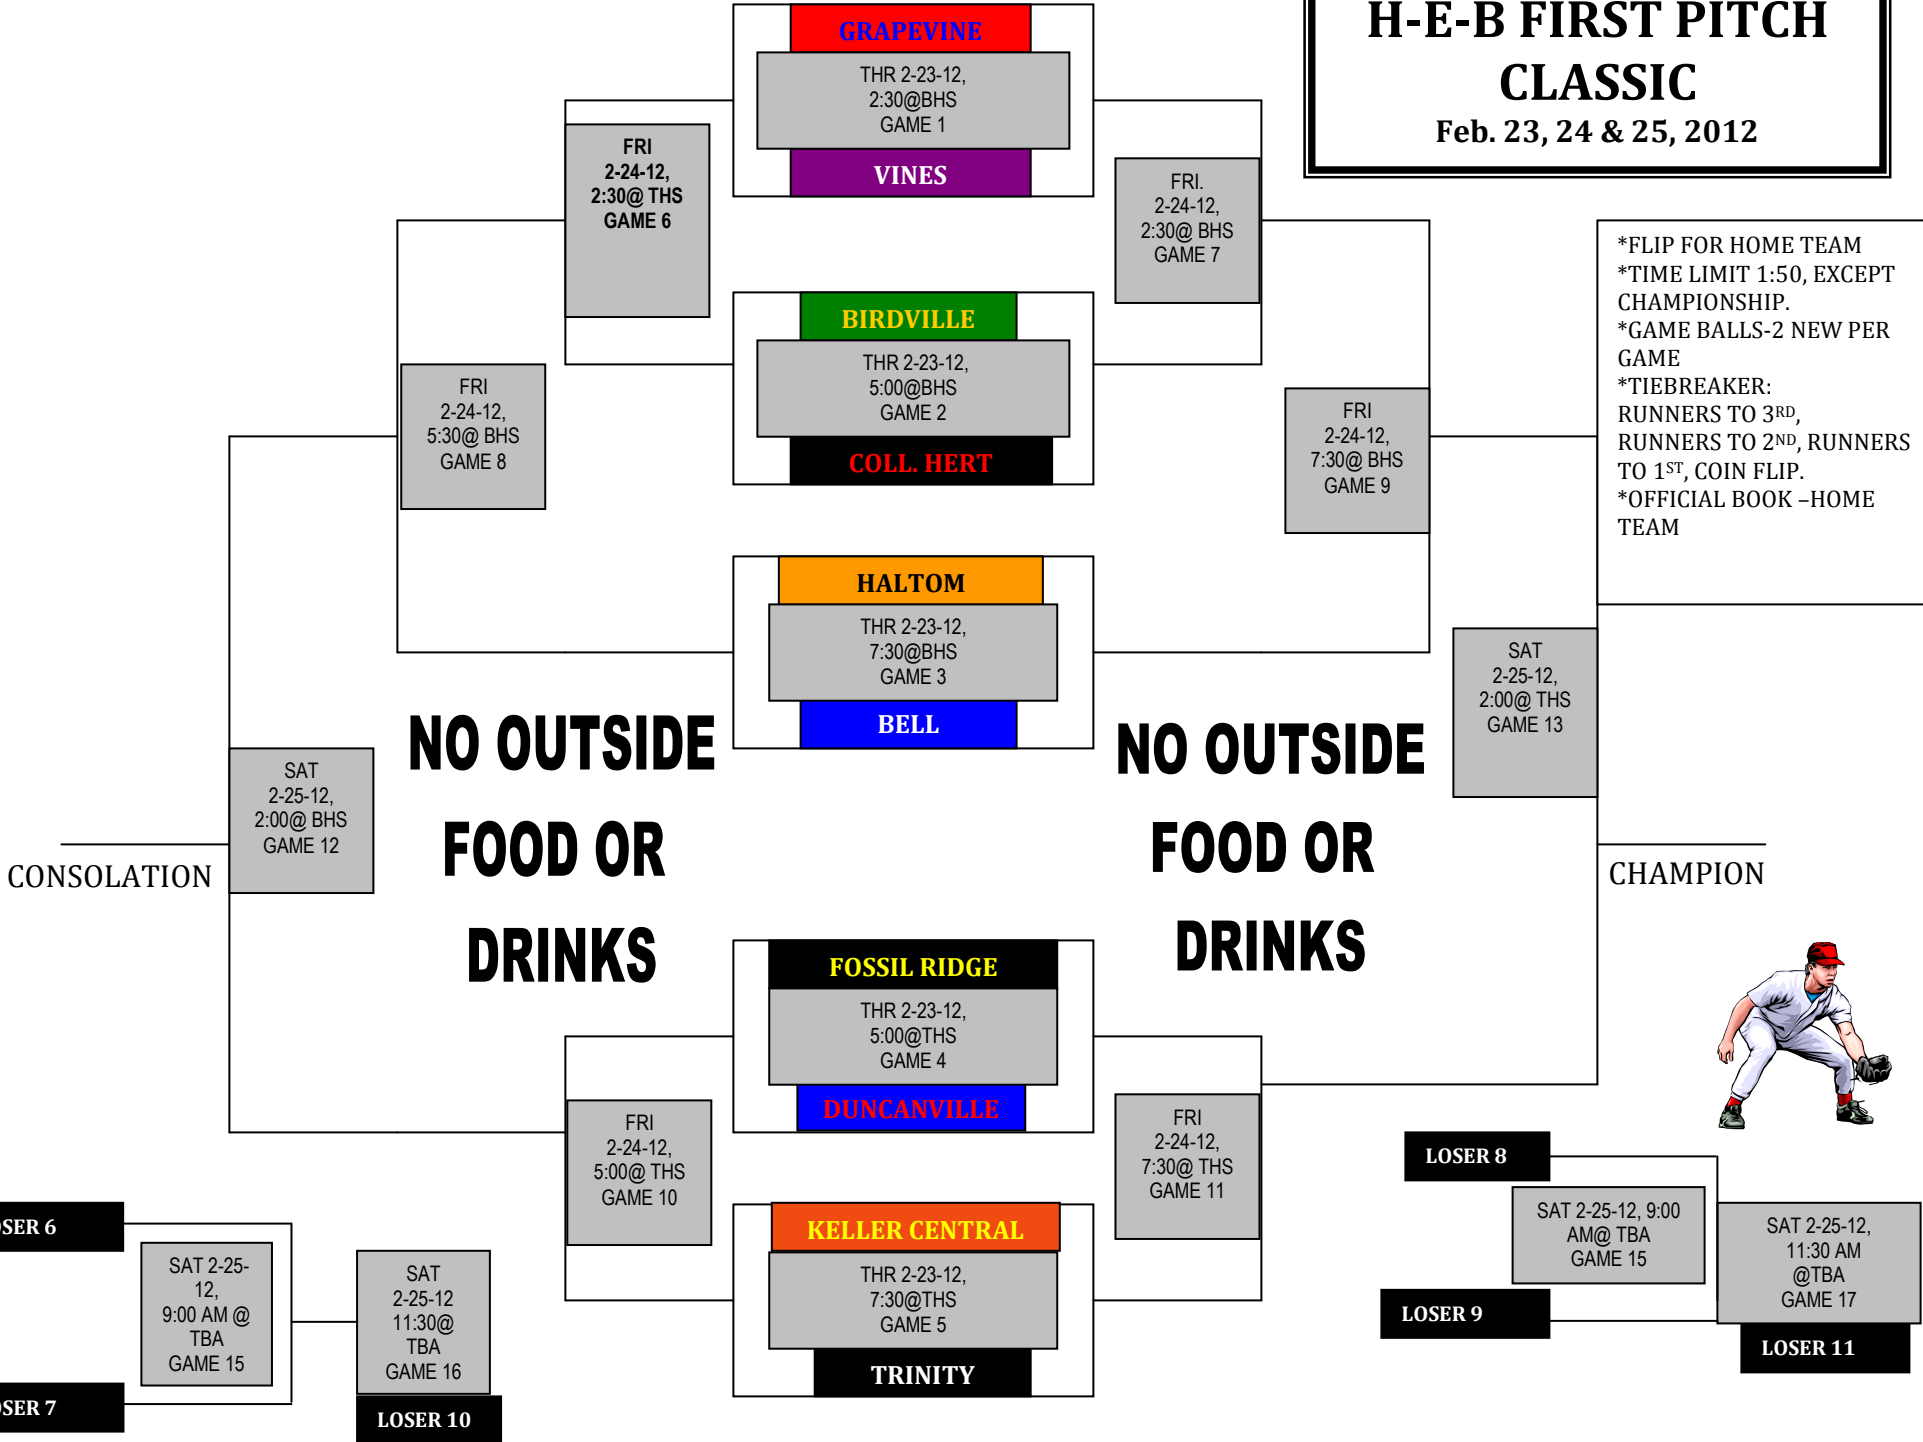

THE 11th ANNUAL H-E-B FIRST PITCH CLASSIC

Feb. 23, 24 & 25, 2012

*FLIP FOR HOME TEAM
 *TIME LIMIT 1:50, EXCEPT CHAMPIONSHIP.
 *GAME BALLS-2 NEW PER GAME
 *TIEBREAKER:
 RUNNERS TO 3RD,
 RUNNERS TO 2ND, RUNNERS
 TO 1ST, COIN FLIP.
 *OFFICIAL BOOK -HOME
 TEAM

LOSER 6

SAT 2-25-12,
9:00 AM @
TBA
GAME 15

LOSER 7

SAT 2-25-12
11:30@
TBA
GAME 16

LOSER 10

FRI
2-24-12,
5:00@ THS
GAME 10

FOSSIL RIDGE
 THR 2-23-12,
5:00@THS
GAME 4
DUNCANVILLE

KELLER CENTRAL
 THR 2-23-12,
7:30@THS
GAME 5
TRINITY

FRI
2-24-12,
7:30@ THS
GAME 11

LOSER 8

SAT 2-25-12, 9:00
AM@ TBA
GAME 15

LOSER 9

SAT 2-25-12,
11:30 AM
@TBA
GAME 17

LOSER 11

SAT
2-25-12,
2:00@ BHS
GAME 12

**NO OUTSIDE
FOOD OR
DRINKS**